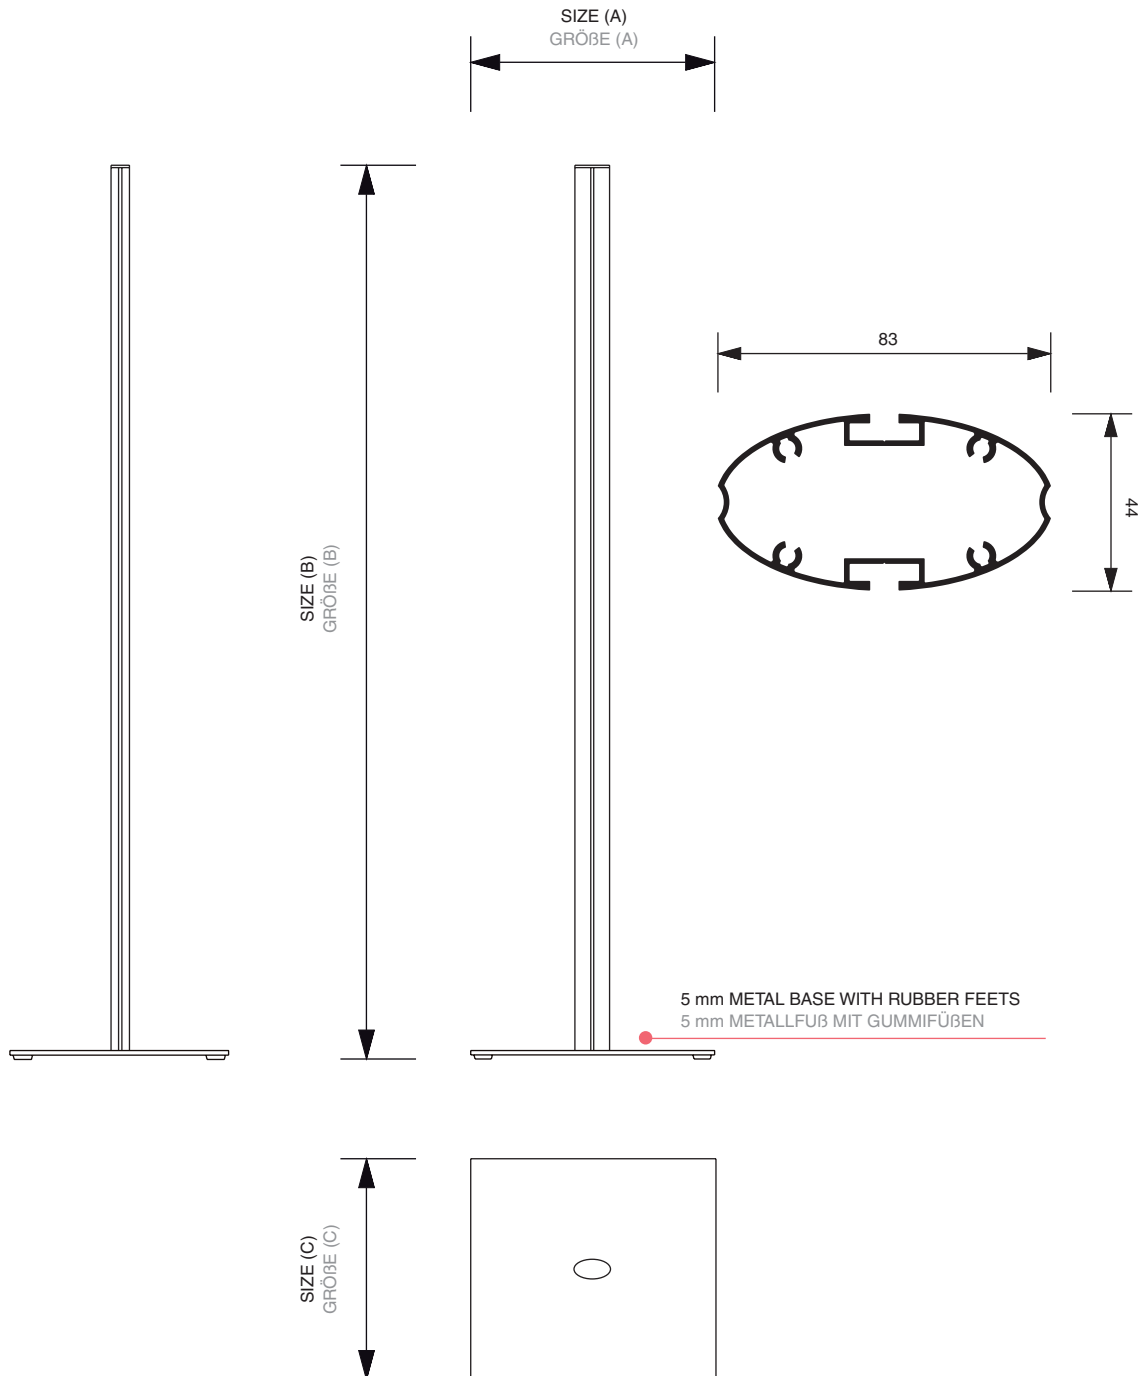

PRODUCT SHEET

Multistand